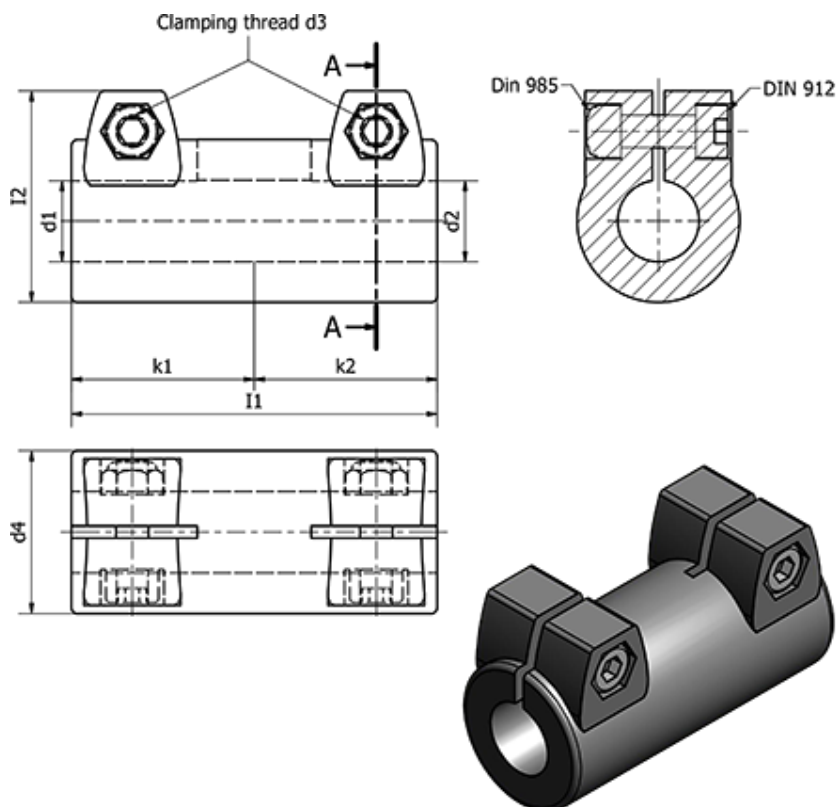

Article number: 20242B50B502SW

Description: E+G Connecting tubes - GN 242-B50-B50-2-SW

## Measures

Clamping kit for d3 = GN 911-M10-50

d1 = B50  
 d2 = B50  
 d3 = M10  
 d4 = 65  
 I1 = 140  
 I2 = 77.5  
 k1 = 70

k2 = 70  
 Weight (g) = 682